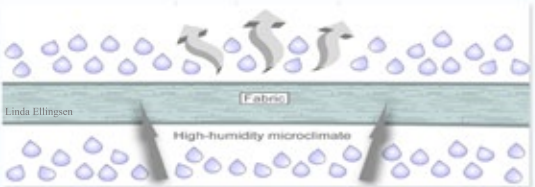

Back Level™ uses bamboo fabric. This fabric is porous which gives your skin a cool dry sensation, which reduces allergic skin and respiratory reactions caused by particles and other microbial organisms.

- ✓ Back Level™ can be used on any type of mattress it's also reversible for neck and head support.
- ✓ Can also be used on sofas, chairs and in automobiles.

Back Level Plus™

Introducing our highest quality back pillow.

Features the same great traditional functions as Back level.

Our Plus fabric wicks moisture and heat away for an increased cooler sensation.

Removable washable plush pillow case is fade, shrink and crease resistant.

Features our highest quality and environmentally friendly foam.

Back Level plus™ can be used on any type of mattress it's also reversible for neck and head support.

Can also be used on sofas, chairs and in automobiles.